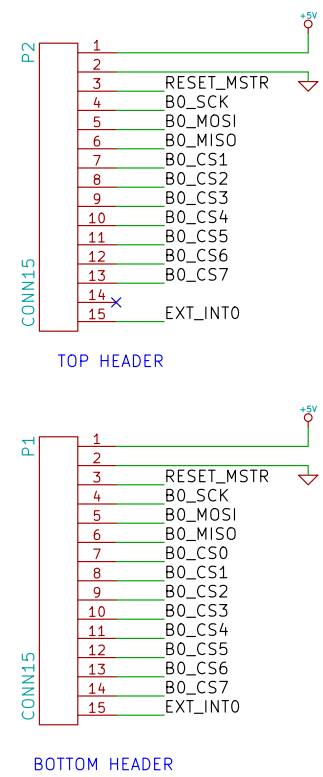

COMM-MASTER

PANEL-TO-PANEL HEADERS

BOARD-TO-BOARD CONNECTORS

PASS THRU SOCKET 3M9549-ND

POWER FILTERING

GND connector

Grounded mounting holes