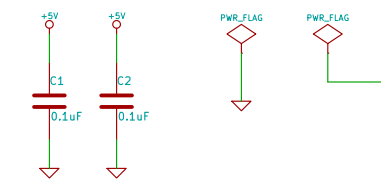

COMM-MASTER

PANEL-TO-PANEL HEADERS

BOARD-TO-BOARD CONNECTORS

PASS THRU SOCKET 3M9549-ND

POWER FILTERING

GND connector

Grounded mounting holes