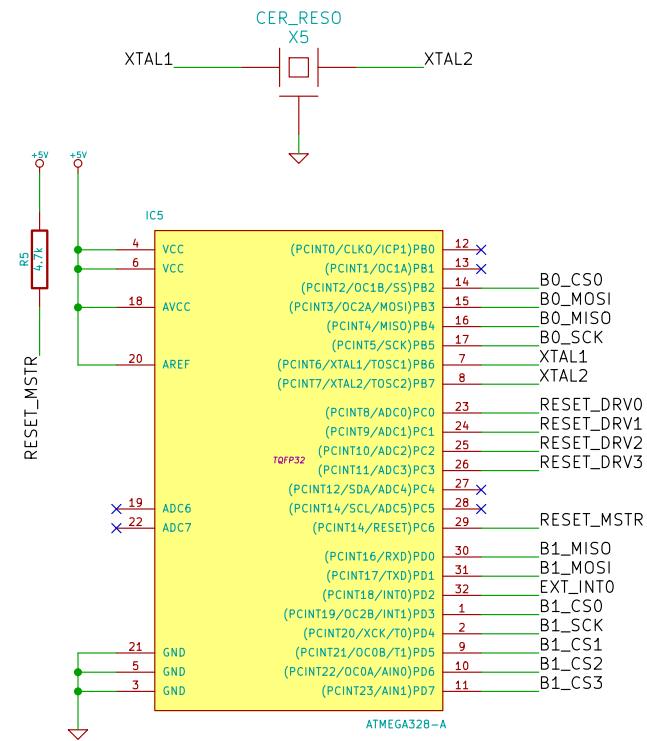

COMM-MASTER

PANEL-TO-PANEL HEADERS

BOARD-TO-BOARD CONNECTORS

PASS THRU SOCKET 3M9549-ND

POWER FILTERING

GND connector

Grounded mounting holes