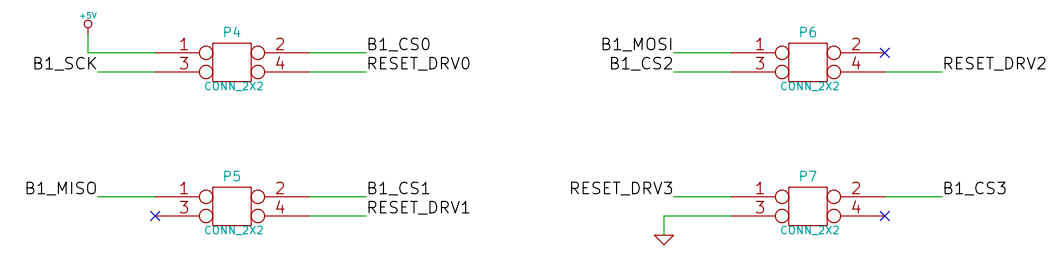

COMM-MASTER

PANEL-TO-PANEL HEADERS

BOARD-TO-BOARD CONNECTORS

PASS THRU SOCKET 3M9549-ND

POWER FILTERING

GND connector

Grounded mounting holes