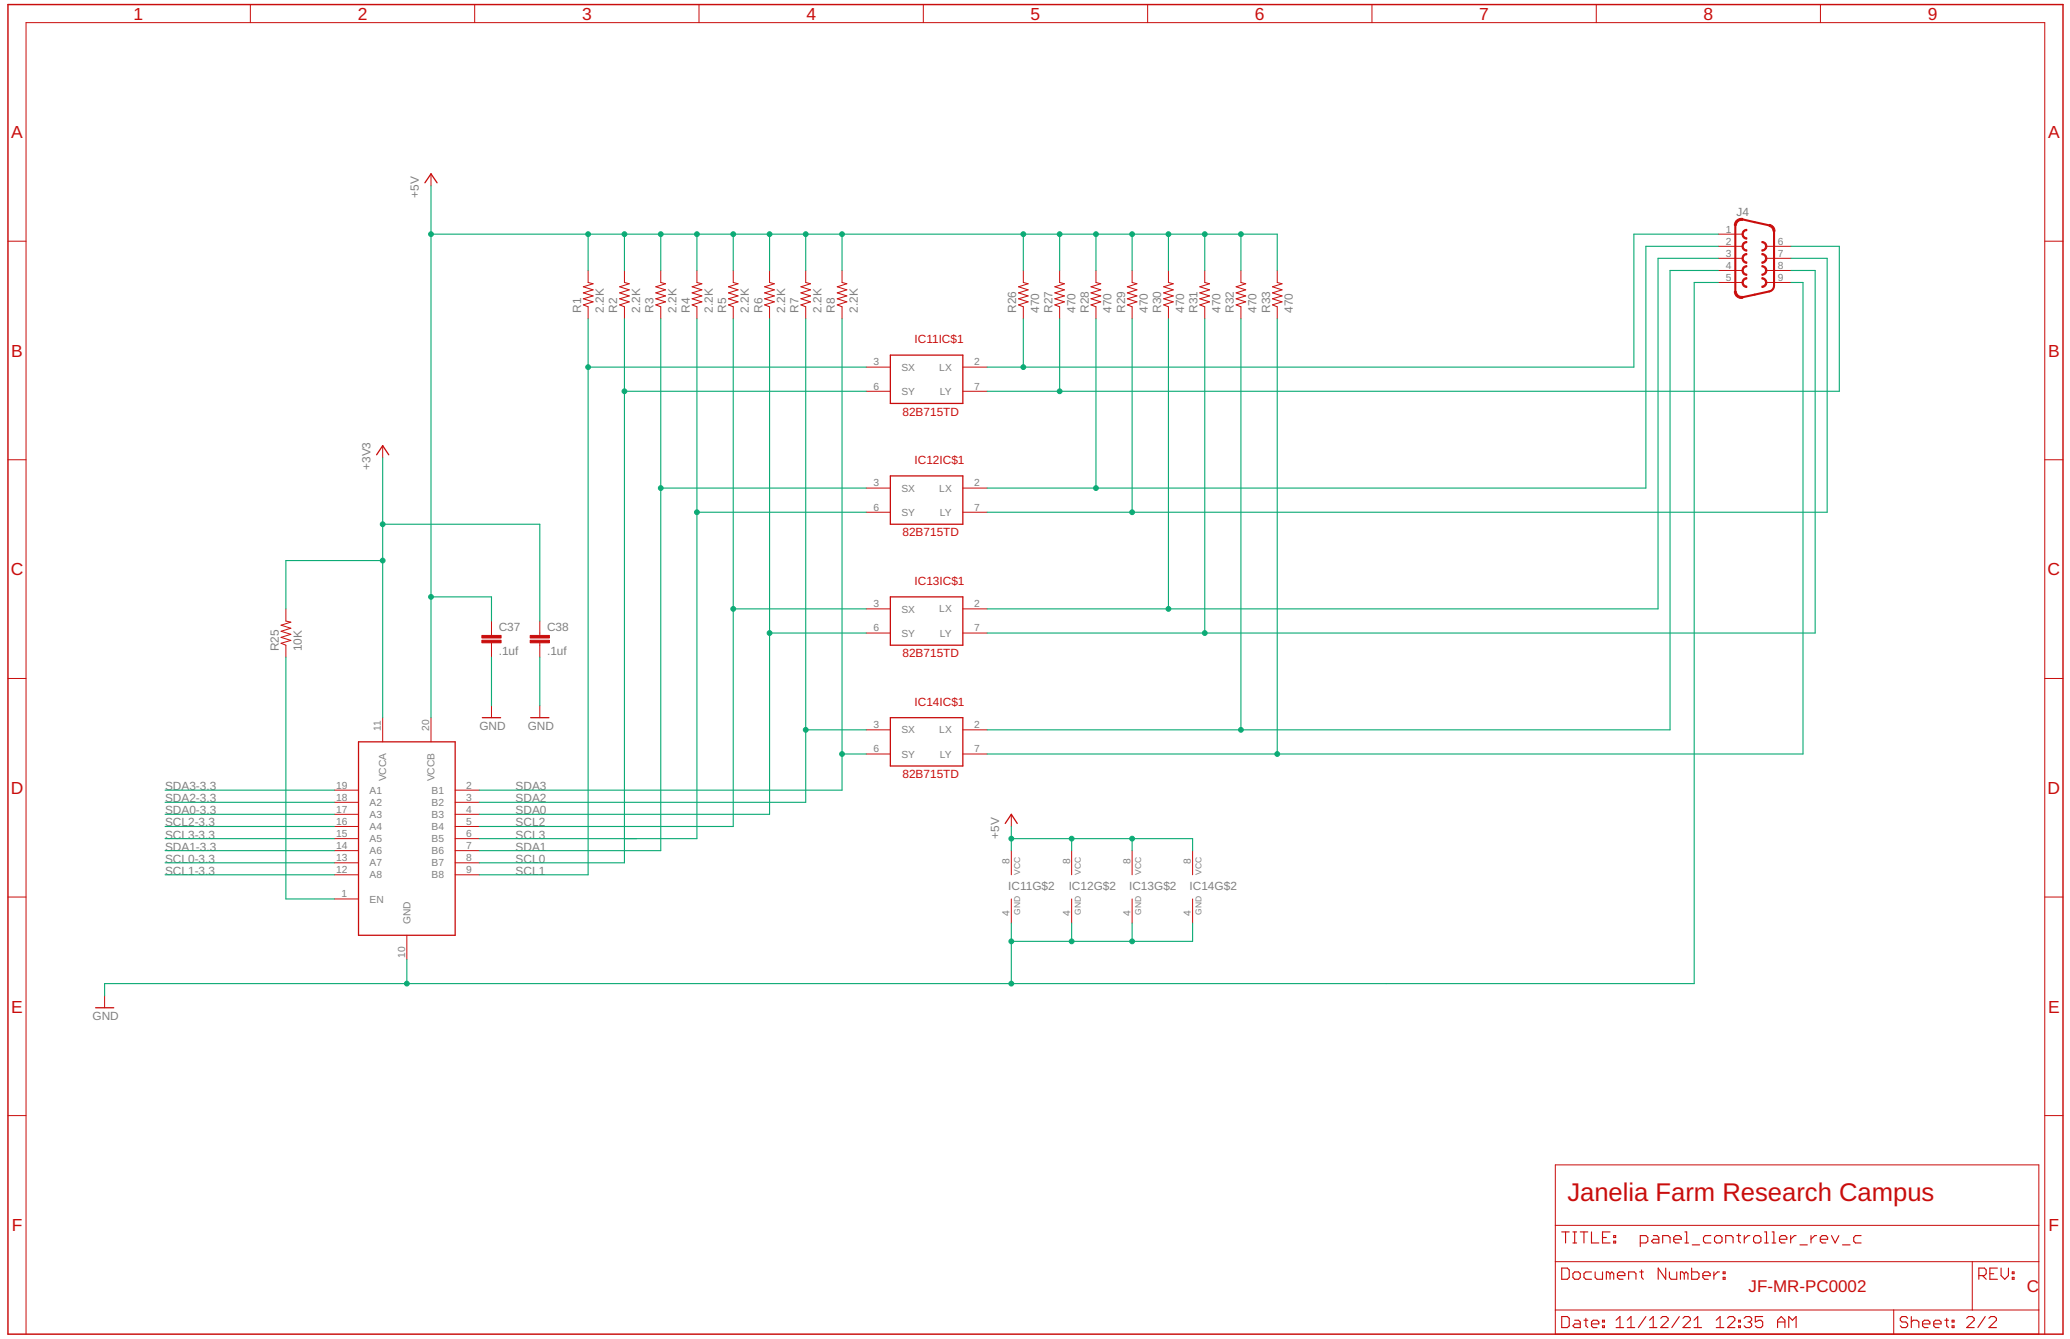

Janelia Farm Research Campus

TITLE: panel_controller_rev_c

Document Number: JF-MR-PC0002 REV: C

Date: 11/12/21 12:35 AM Sheet: 1/2

Janelia Farm Research Campus	
TITLE: panel_controller_rev_c	
Document Number: JF-MR-PC0002	REV: C
Date: 11/12/21 12:35 AM	Sheet: 2/2